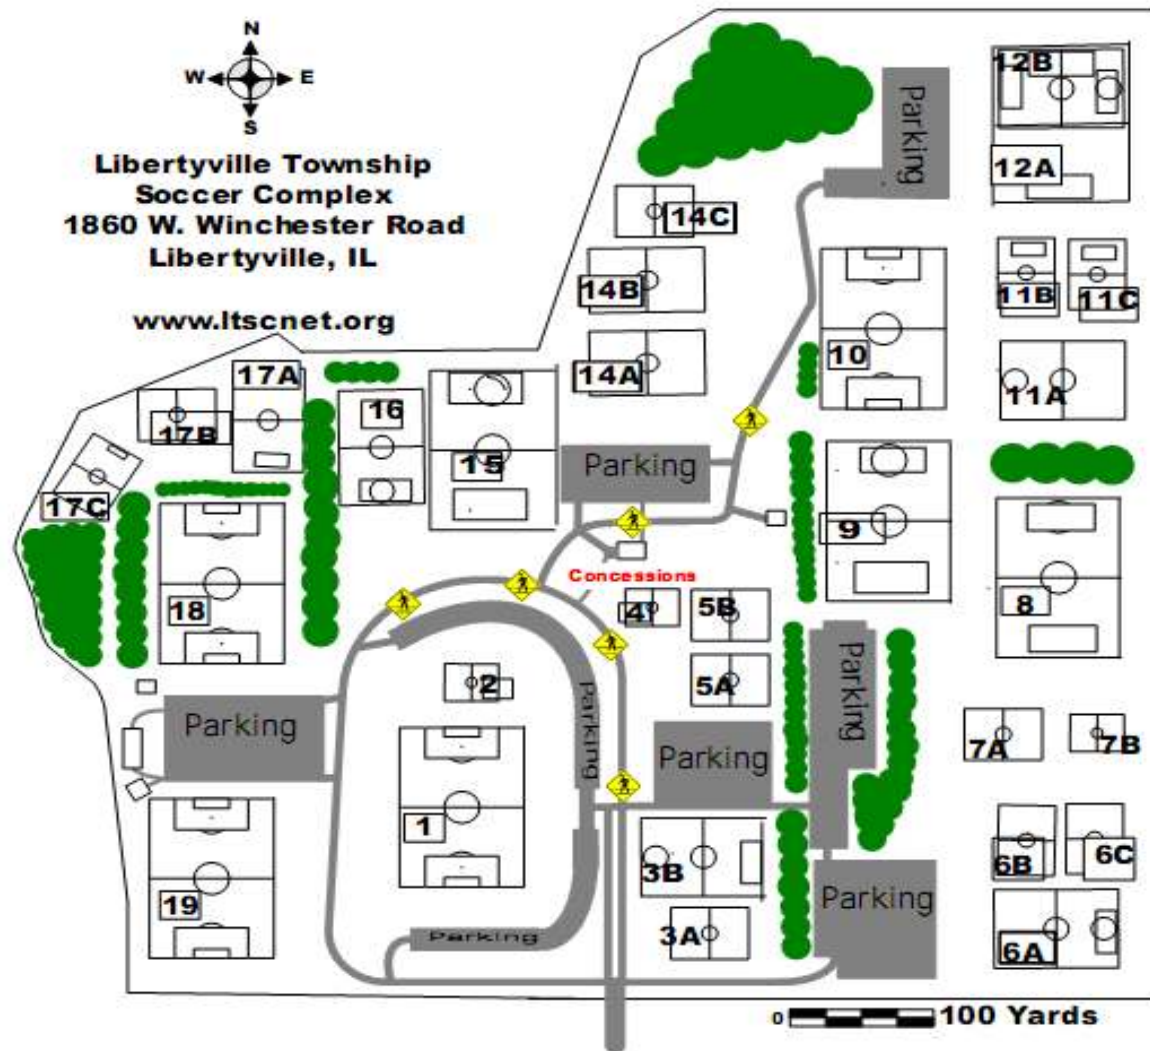

HOME OF

FIELD MAP 2011

Complex Rules:

No Smoking

No Pets

No Alcohol

No Grilling

Speed Limit: 15mph

Please do not park on grass areas

Please put litter in its place